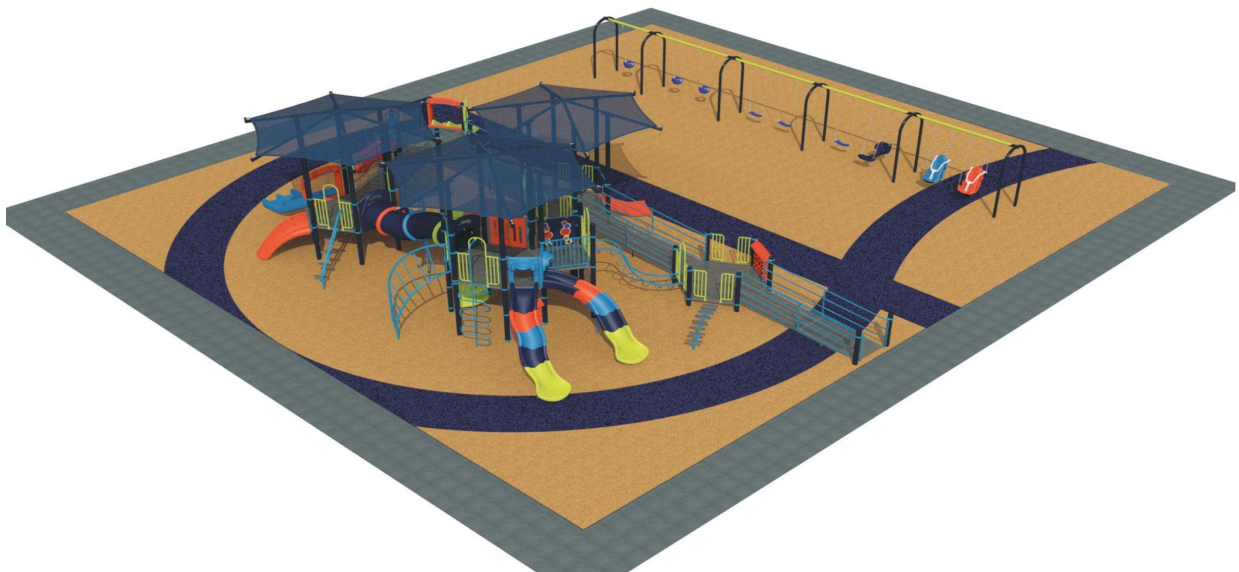

Decks Grey

Metals Cobalt Azure Orange Charatuese

Plastics Cobalt Cyan Orange Charatuese

Newman Park
Sweetwater, TX
R0061_45048590414